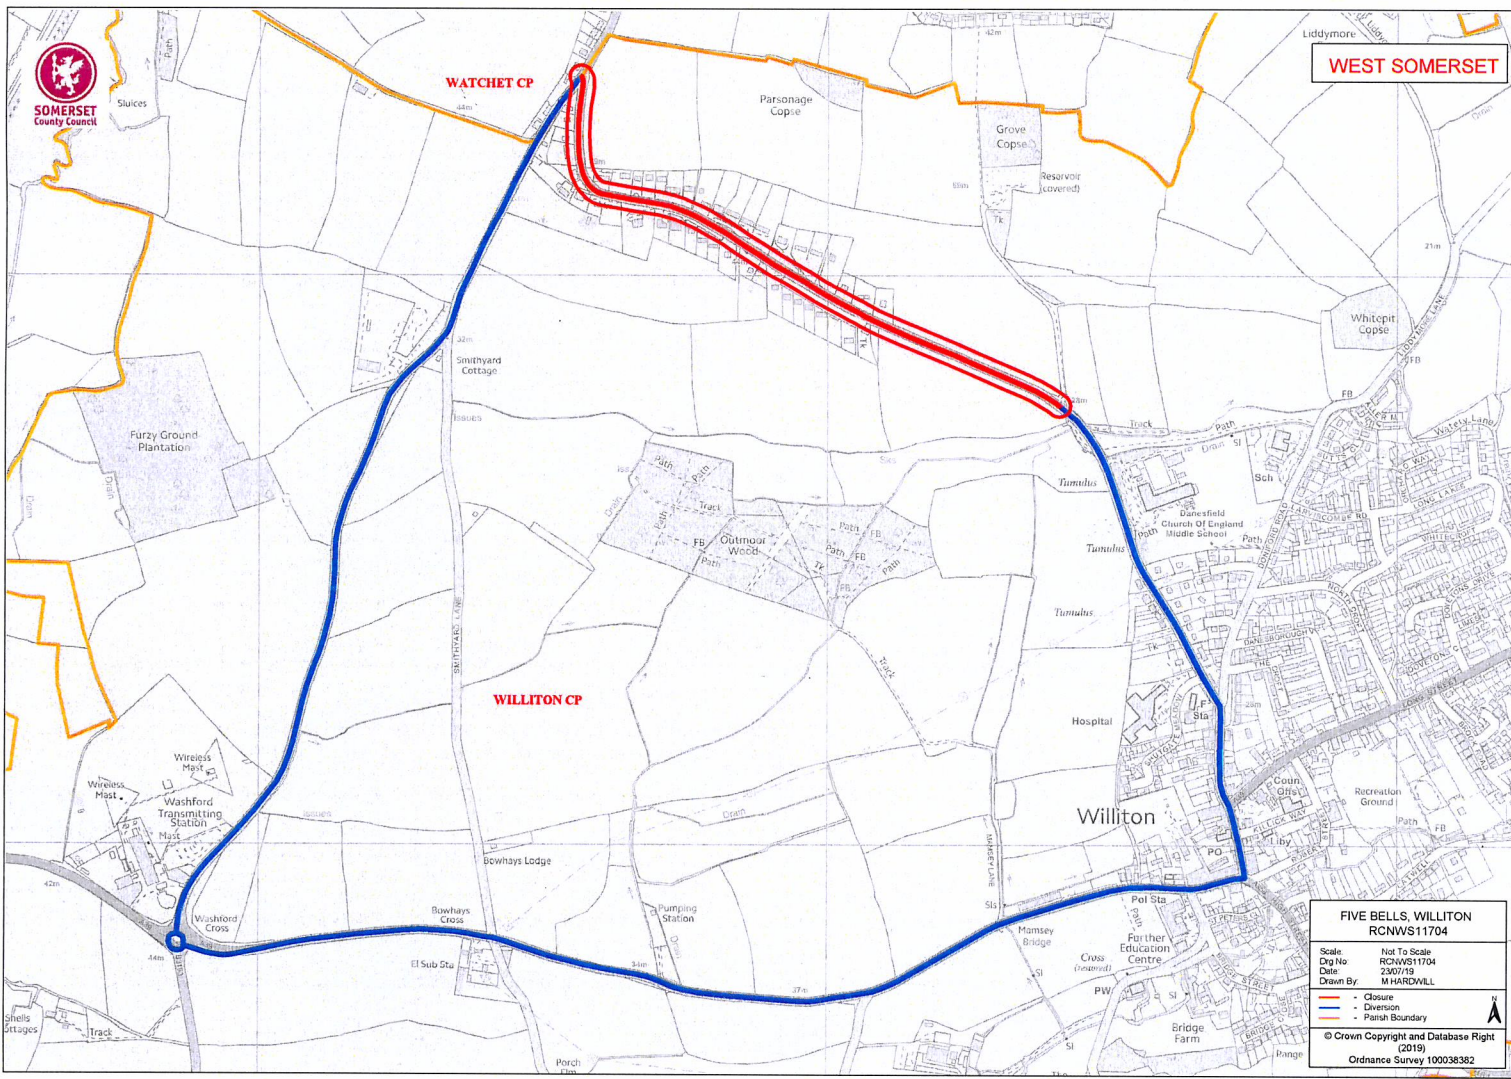

SOMERSET
County Council

WEST SOMERSET

FIVE BELLS, WILLITON
RCNWS11704

Scale	Not To Scale
Dwg No	RCNWS11704
Date	23/07/19
Drawn By	M HARDWILL

- Closure
- Diversion
- Parish Boundary

© Crown Copyright and Database Right (2019)
Ordnance Survey 100038382